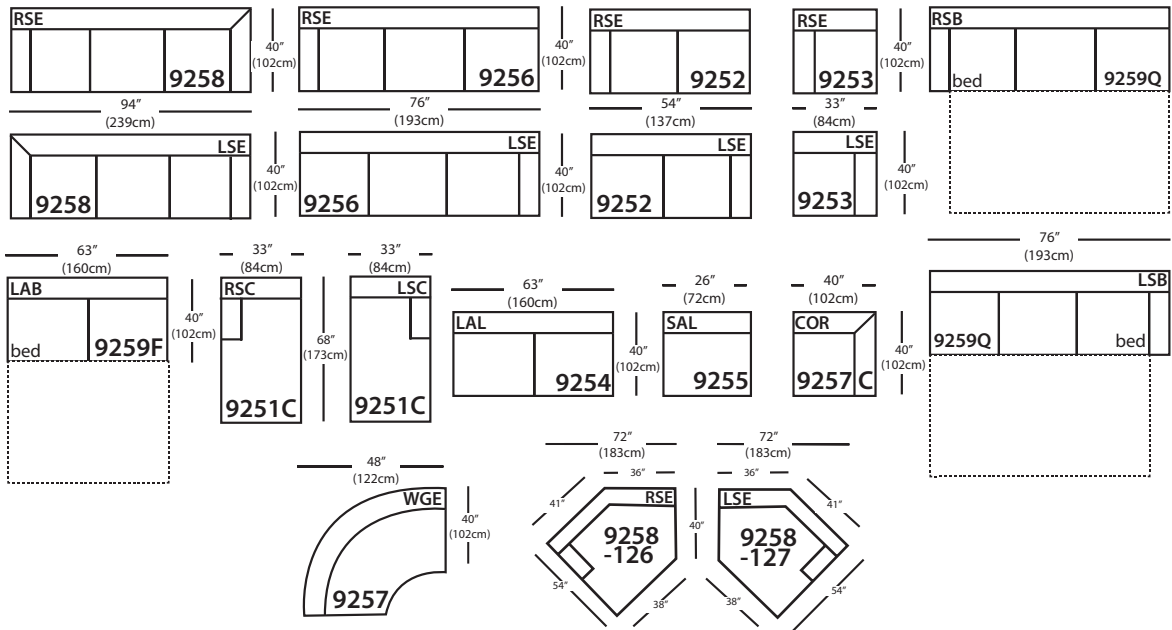

# Brentwood

Shown in fabric 19119-89, throw pillow in fabric 14837-50.

Overall Height: 36" Seat Height: 21" Seat Depth: 21" Arm Height: 25"

*This sofa uses connector clips.*

Standard Features	9252-000	9258-000	9256-000	9254-000	9259Q-000	9251C-000	9259F-000	9253-000	9257COR-000	9255-000	9257-000	9258-126/127
Loose Pillow Back	✓	✓	✓	✓	✓	✓	✓	✓	✓	✓	✓	✓
One 22" Throw Pillow (TP)	✓	2 TPS	✓	N/A	✓	✓	N/A	✓	✓	N/A	✓	2 TPS
Classic Cushion	✓	✓	✓	✓	✓	✓	✓	✓	✓	✓	✓	✓
Suspension System	sinuous	sinuous	sinuous	sinuous	N/A	sinuous	N/A	sinuous	sinuous	sinuous	sinuous	webbing
<b>Options - See Price List for Prices</b>												
Cloud Cushion	✓	✓	✓	✓	✓	✓	✓	✓	✓	✓	✓	✓
Luxe Cushion	✓	✓	✓	✓	✓	✓	✓	✓	✓	✓	✓	✓
Fitted Arm Covers	✓	✓	✓	N/A	✓	✓	N/A	N/A	N/A	N/A	N/A	✓
Sleeper Mattress Options	N/A	N/A	N/A	N/A	✓	N/A	✓	N/A	N/A	N/A	N/A	N/A

**Pattern Availability: RG, RS, PS, NM**

This is a suggested fabric application and wood finish. Fabrics shown are subject to change.  
 Dimensions may vary slightly from piece to piece due to individual hand craftsmanship.  
 All furniture style names are for internal reference only, not intended for commercial use.